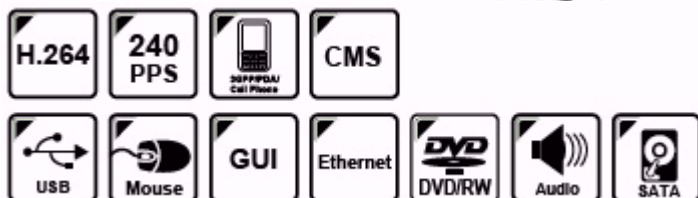

S816HD- 8 Channel Triplex H.264 DVR

- With Remote Access, USB, DVD/RW, IR Remote & Mouse

The 816HD is part of the latest range of DVR's from Self Secure. This "Full Monty" 16 channel DVR has got the lot; if the protection of your home or business is paramount then this is the DVR for you.

- 16 Channel Triplex DVR
- H.264 Video Compression
- Up to 200 PPS
- Individual channel setup for recording rate & quality
- Full remote access via web browser
- Up to 4 fully independent remote connections
- Remote live streaming audio
- Mobile phone and PDA remote access
- Support CMS (Central Management System) / 3GPP
- Graphic User Interface (GUI) with mouse control
- IR Remote Control
- DVD/RW & USB Backup both Video and Audio
- VGA Output

Model No:	S816HD
Video	
Mode	Triplex
Image System	PAL
Live-Time Resolution	720 x 576
Live-Time Display Rate	16 x 25 Frame/Sec
Split Screen	1, 4, 9, 13, 16
Video Input	BNC x 16
Video Looping	BNC x 16
Video Output (BNC)	BNC x 1
Video Output (Spot Monitor)	BNC x 1
Video Output (S-Video)	Yes
Video Output (VGA)	Yes
Audio	
Audio Input	RCA x 1
Audio Output	RCA x 1
Audio Backup	Yes
Audio Streaming	Yes
Recording	
Compression Type	H.264
Recording Resolution (Half D1)	720 x 288
Recording Resolution (CIF)	360 x 288
Recording Rate (Half D1)	720 x 288 up to 100 PPS
Recording Rate (CIF)	360 x 288 up to 200 PPS
Recording Mode	Manual/Schedule
Playback and Search	
Playback Speed	Fast Forward x2, x4, x6 Fast Backward x2, x4, x6 Field by Field Playback Pause
Time Search	Yes
Event Search	Yes
OSD and Control Interface	
Title	8 Characters
On Screen Display and Setup	Time / Date / Setup Menu
Graphical User Interface (GUI)	Yes