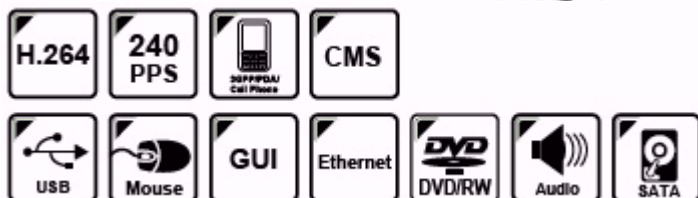

### - With Remote Access, USB, DVD/RW, IR Remote & Mouse

The 808HD is part of the latest range of DVR's from Self Secure. This "Full Monty" 8 channel DVR has got the lot; if the protection of your home or business is paramount then this is the DVR for you.

<b>Model No:</b>	<b>S808HD</b>
<b>Video</b>	
Mode	Triplex
Image System	PAL
Live-Time Resolution	720 x 576
Live-Time Display Rate	8 x 25 Frame/Sec
Split Screen	1, 4, 8
Video Input	BNC x 8
Video Looping	BNC x 8
Video Output (BNC)	BNC x 1
Video Output (Spot Monitor)	BNC x 1
Video Output (S-Video)	Yes
Video Output (VGA)	Yes
<b>Audio</b>	
Audio Input	RCA x 1
Audio Output	RCA x 1
Audio Backup	Yes
Audio Streaming	Yes
<b>Recording</b>	
Compression Type	H.264
Recording Resolution (Half D1)	720 x 288
Recording Resolution (CIF)	360 x 288
Recording Rate (Half D1)	720 x 288 up to 100 PPS
Recording Rate (CIF)	360 x 288 up to 200 PPS
Recording Mode	Manual/Schedule
<b>Playback and Search</b>	
Playback Speed	Fast Forward x2, x4, x6 Fast Backward x2, x4, x6 Field by Field Playback Pause
Time Search	Yes
Event Search	Yes
<b>OSD and Control Interface</b>	
Title	8 Characters
On Screen Display and Setup	Time / Date / Setup Menu
Graphical User Interface (GUI)	Yes