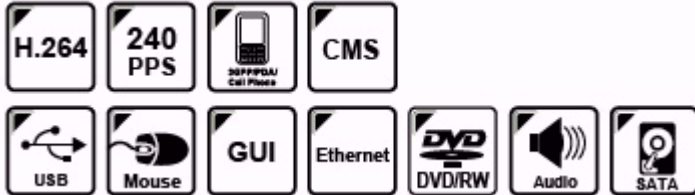

### - With Remote Access, USB, DVD-R/W IR Remote & Mouse

The 804HD is part of the latest range of DVR's from Self Secure. This "Full Monty" 4 channel DVR has got the lot; if the protection of your home or business is paramount then this is the DVR for you.

- 4 Channel Triplex DVR
- H.264 Video Compression
- Up to 120 PPS
- Individual channel setup for recording rate & quality
- Full remote access via web browser
- Up to 4 fully independent remote connections
- Remote live streaming audio
- Mobile phone and PDA remote access
- Support CMS (Central Management System) / 3 GPP
- Half D1 recording with up to 100PPS in CIF mode
- Graphic User Interface (GUI) with mouse control
- IR Remote Control
- DVD-R/W & USB Backup both Video and Audio
- VGA Output

<b>Model No:</b>	<b>S804HD</b>
<b>Video</b>	
Mode	Triplex
Image System	PAL
Live-Time Resolution	720 x 576
Live-Time Display Rate	4 x 25 Frame/Sec
Split Screen	1, 4
Video Input	BNC x 4
Video Looping	BNC x 4
Video Output (BNC)	BNC x 2
Video Output (S-Video)	Yes
Video Output (VGA)	Yes
<b>Audio</b>	
Audio Input	RCA x 1
Audio Output	RCA x 1
Audio Backup	Yes
Audio Streaming	Yes
<b>Recording</b>	
Compression Type	H.264
Recording Resolution (Half D1)	720 x 288
Recording Resolution (CIF)	360 x 288
Recording Rate (Half D1)	720 x 288 up to 50 PPS
Recording Rate (CIF)	360 x 288 up to 100 PPS
Recording Mode	Manual/Schedule
<b>Playback and Search</b>	
Playback Speed	Fast Forward x2, x4, x6 Fast Backward x2, x4, x6 Field by Field Playback Pause
Time Search	Yes
Event Search	Yes
Event List	3000 Records Per HDD (Max)
<b>OSD and Control Interface</b>	
Title	8 Characters