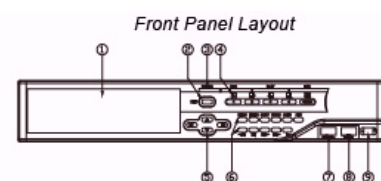

The recorder has an advanced high speed remote access facility built-in. No monthly subscription, no online time, all you need is an existing broadband connection and router. Using this feature you can fully control the system from any remote PC, Mobile Phone, Blackberry or PDA.

Not only that but you can also ask the system to send an email when motion is detected ensuring you never miss a thing. The perfect solution for any business!

1 CD-RW or DVD-RW (Optional)	6 Function Keys
2 REC Key	7 USB Port for Backup
3 LEDs	8 USB Port for Mouse
4 Channel Keys	9 IR Port for Remote Control
5 Direction Keys