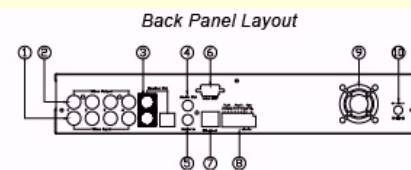

1 Video Input	6 VGA Output
2 Video Output	7 Ethernet (RJ45)
3 Monitor Output	8 RS485/Alarm In/Relay
4 Audio Output	9 Fan
5 Audio Input	10 Power