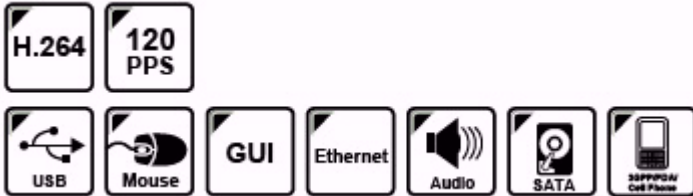

S804H- 4 Channel Triplex H.264 DVR - With Remote Access, USB, IR Remote & Mouse

The 804H is part of the latest range of DVR's from Self Secure. This is a fully featured H.264 DVR at an amazingly low cost.

- 4 Channel Triplex DVR
- H.264 Video Compression
- Upto 120 PPS
- Individual channel setup for recording rate & quality
- Full remote access via web browser
- Upto 4 fully independent remote connections
- Remote live streaming audio
- Mobile phone and PDA remote access
- Support CMS (Central Management System)/3 GPP
- Half D1 recording with upto 100PPS in CIF mode
- Graphic User Interface (GUI) with mouse control
- IR Remote Control
- USB Backup both Video and Audio
- VGA Output

Model No:	S804H
Video	
Mode	Triplex
Image System	PAL
Live-Time Resolution	720 x 576
Live-Time Display Rate	4 x 25 Frame/Sec
Split Screen	1, 4
Video Input	BNC x 4
Video Output (BNC)	BNC x 1
Video Output (VGA)	Yes
Audio	
Audio Input	RCA x 1
Audio Output	RCA x 1
Audio Backup	Yes
Audio Streaming	Yes
Recording	
Compression Type	H.264
Recording Resolution (Half D1)	720 x 288
Recording Resolution (CIF)	360 x 288
Recording Rate (Half D1)	720 x 288 up to 50 PPS
Recording Rate (CIF)	360 x 288 up to 100 PPS
Compression Rate	Low: 1Kb Medium: 2.2Kb High: 3.2Kb Best: 6Kb
Recording Mode	Manual/Schedule
Playback and Search	
Playback Speed	Fast Forward x2, x4, x6, x8 Fast Backward x2, x4, x6, x8 Field by Field Playback Pause
Time Search	Yes
Event Search	Yes
Event List	3000 Records Per HDD (Max)
OSD and Control Interface	
Title	8 Characters